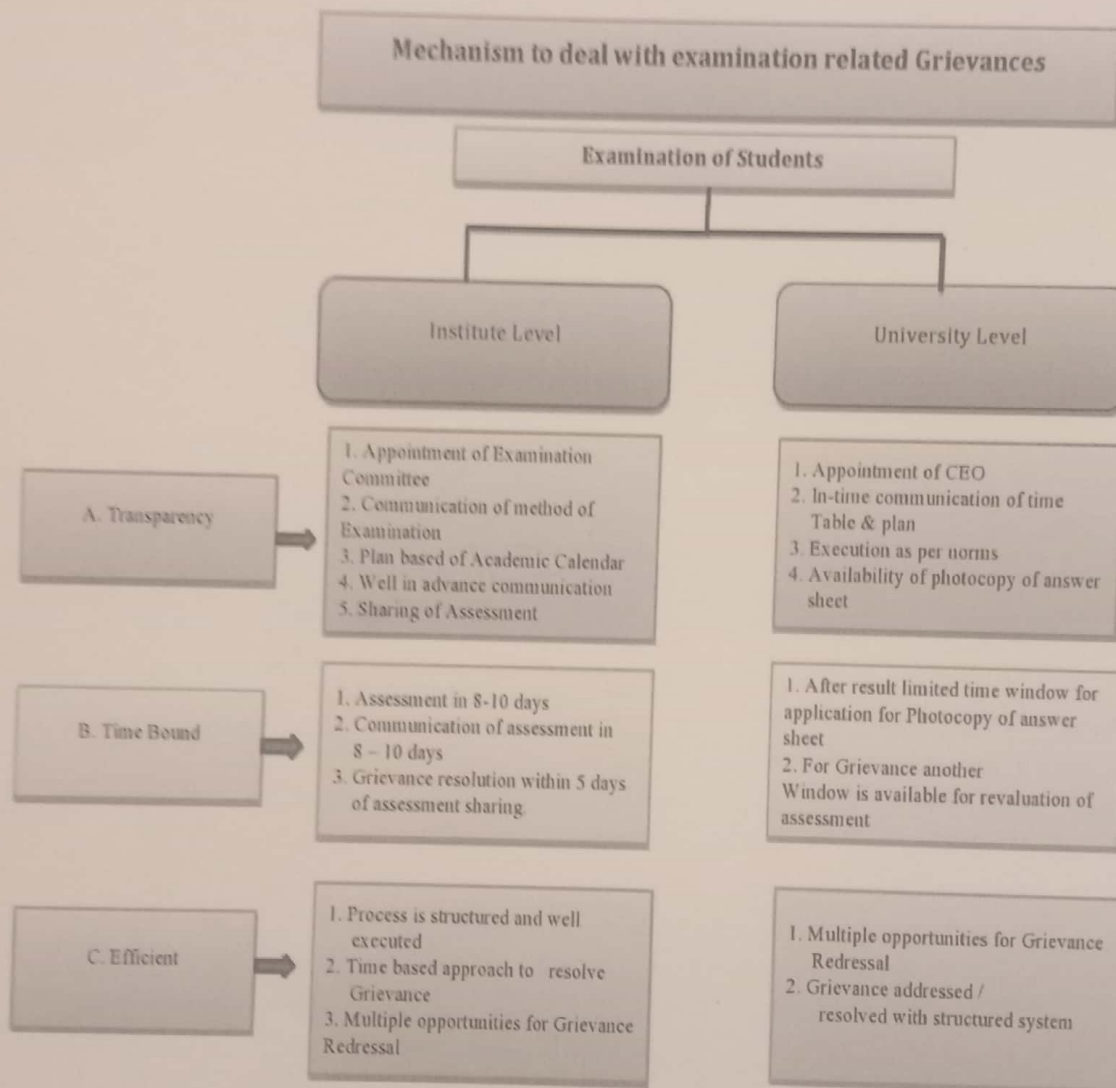

Global Institute of Management

132/1, Pune Nashik Highway, Velhale, Sangamner, Dist. Ahmednagar, Pin - 422 605
Email : globalsangamner@gmail.com
Web : www.giom.org.in

DTE CODE : MB5325

Ref. No.

Date :

Director
Global Institute of Management
32/1, Pune-Nashik Higway, Velhale
Sangamner, Dist. Ahmednagar