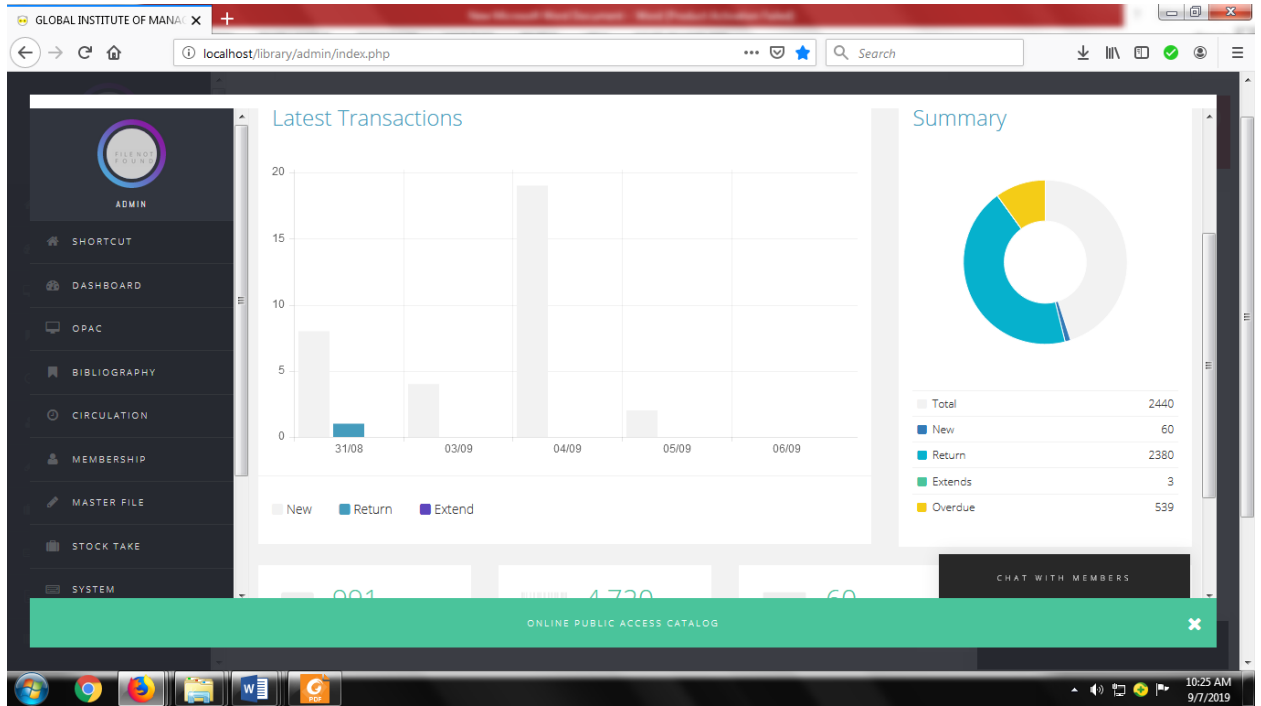

Dnyanvardhini Shikshan Sanstha's
Global Institute of Management, Sangamner
Sr. No. 132/1, Nashik-Pune Highway, Velhale, Sangamner, Dist-Ahmednagar – 422 605.

2. Dashboard :