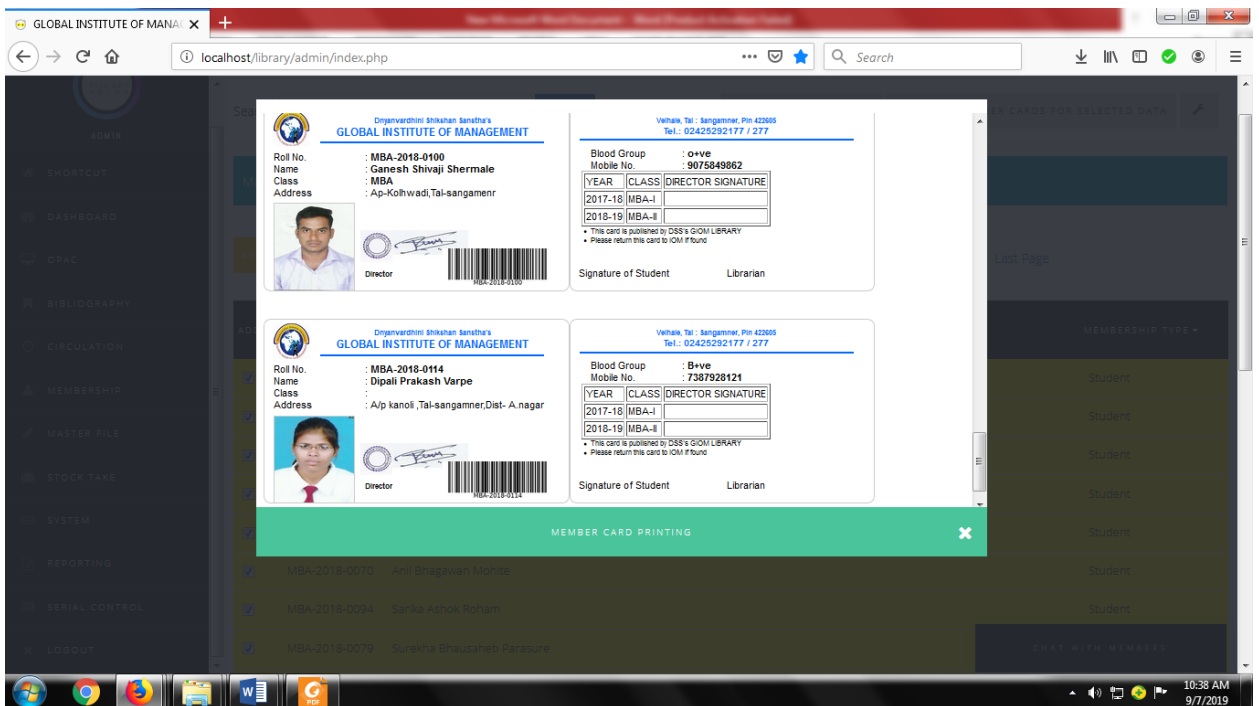

7. Printing of I-Card cum Library Card :