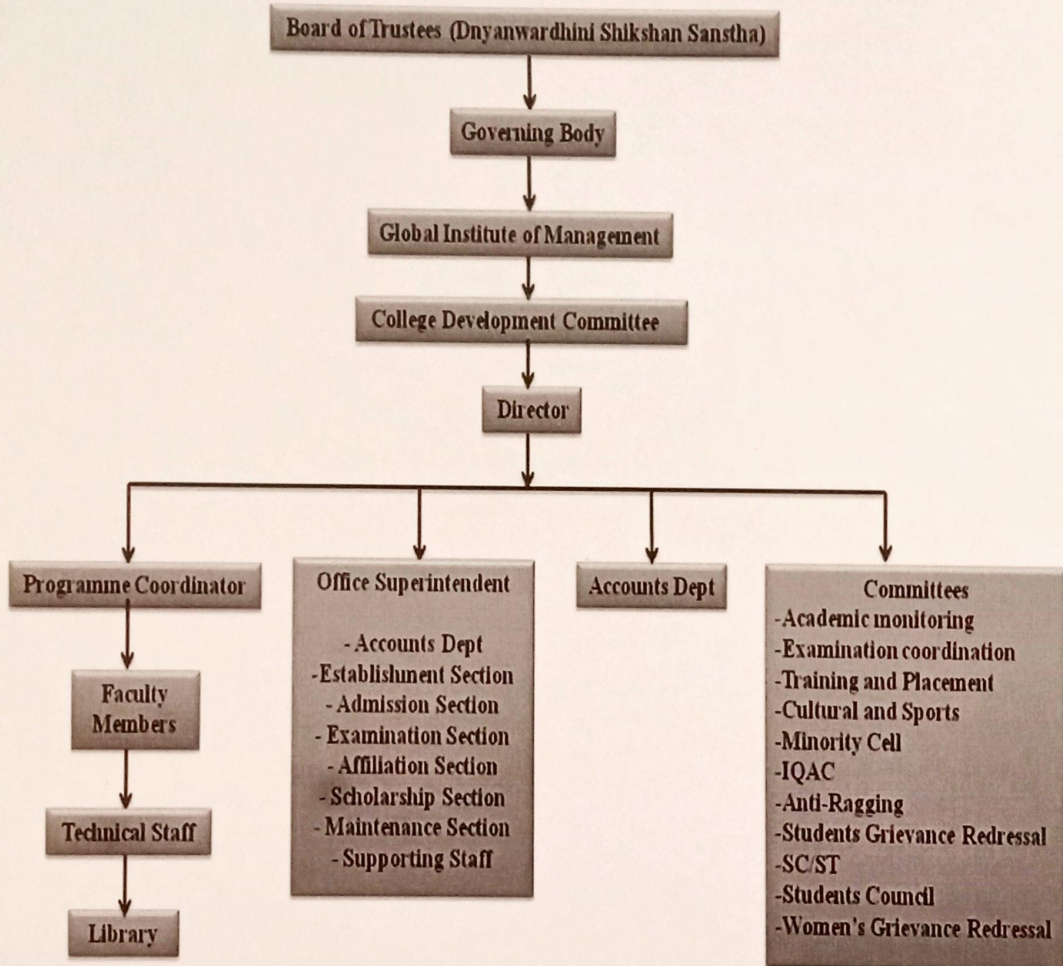

Organogram of the Institution

Director

Global Institute of Management
32/1, Pune-Nashik Highway, Velhale,
Sangamner, Dist. Ahmednagar